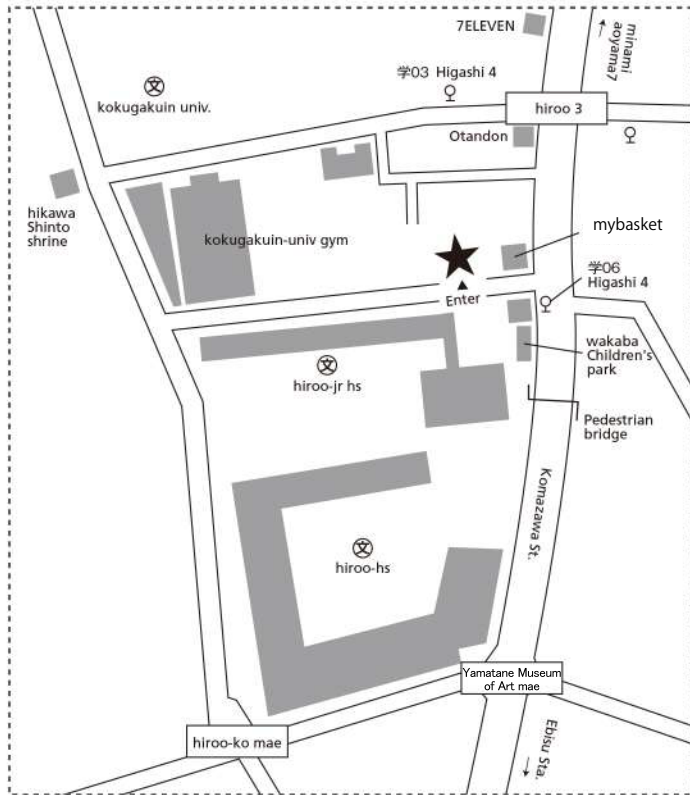

ACCESS MAP

- 15minutes walk from JR EBISU station west EXIT and hibiya-line EBISU station No2 EXIT
- From Ebiu station West Exit get on the [学06] bus
Get off at {Higashi 4chome} bus stop
- From Shibuya station East Exit get on the [学03] bus
Get off at {Higashi 4chome} bus stop