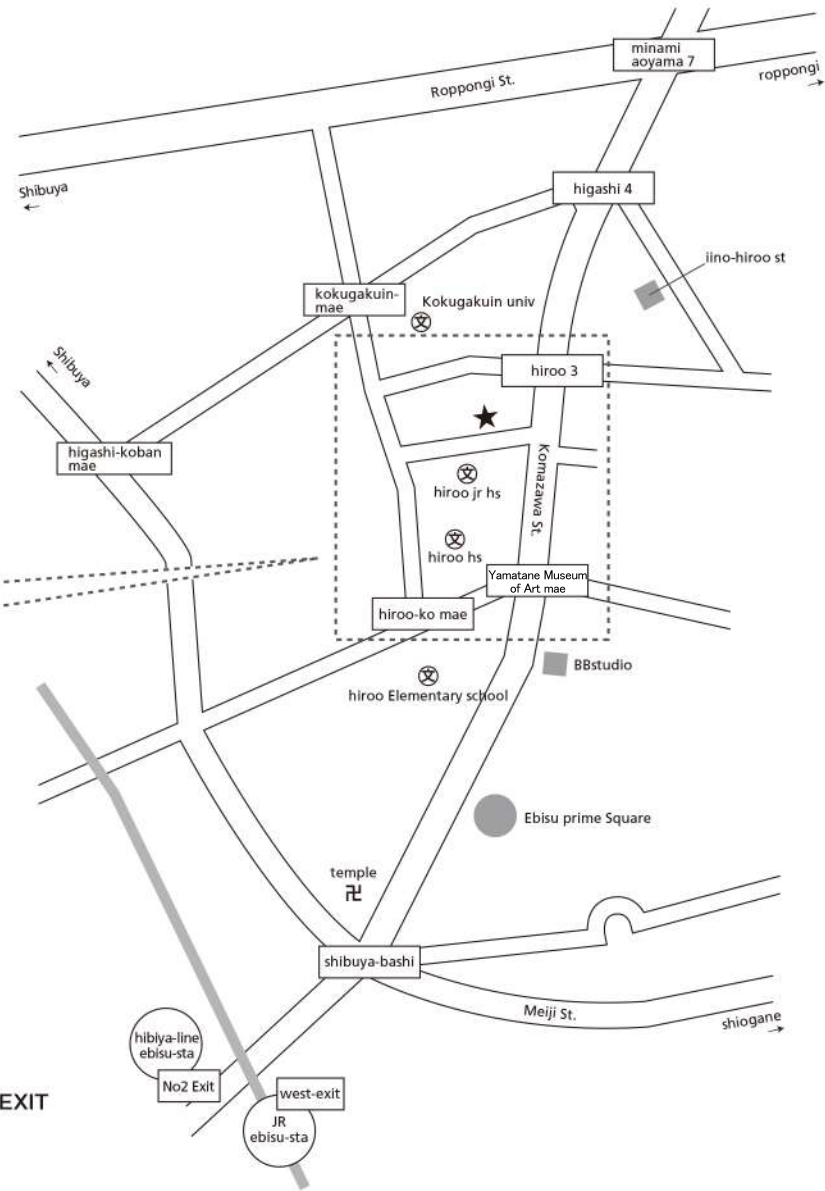

ACCESS MAP

- 15minutes walk from JR EBISU station west EXIT and hibiya-line EBISU station No2 EXIT
- From Ebiu station West Exit get on the [学06] bus
Get off at {Higashi 4chome} bus stop
- From Shibuya station East Exit get on the [学03] bus
Get off at {Higashi 4chome} bus stop